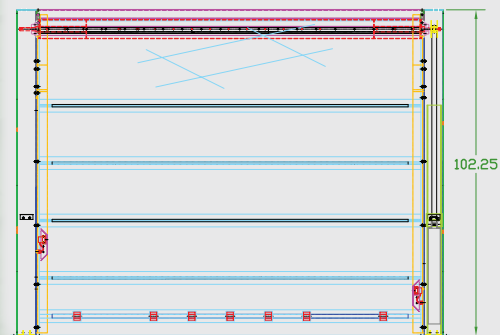

## Door Dimensions:

For more information:

**Toll Free 866-242-5567 • [www.cvdoors.com](http://www.cvdoors.com)  
556 South Court Street, Lapeer, Michigan 48446**