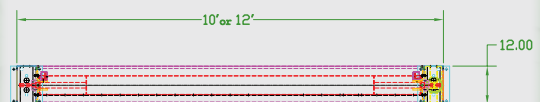

## Door Dimensions:

For more information:

**Toll Free 866-242-5567 • [www.cvdoors.com](http://www.cvdoors.com)  
556 South Court Street, Lapeer, Michigan 48446**